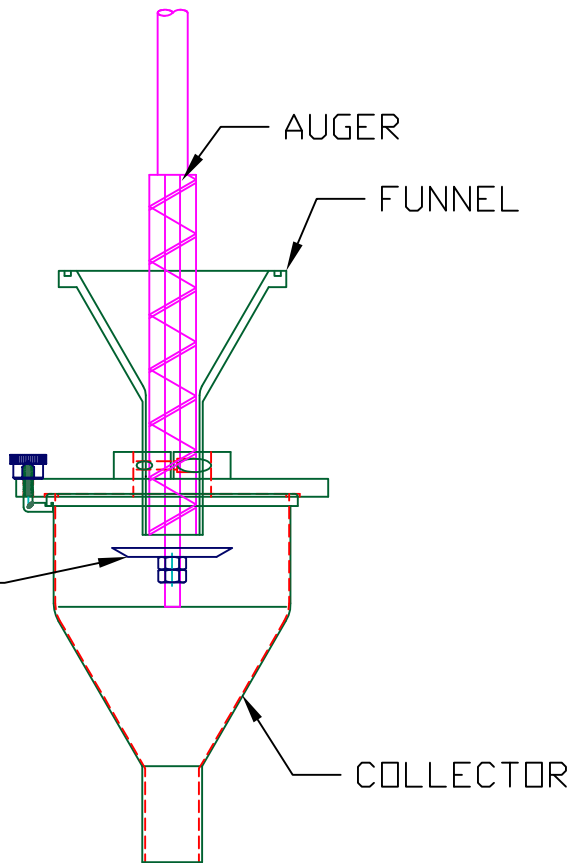

SELF FEED TOOLING

FREE FLOW TOOLING

STRAIGHT TOOLING

ROTARY CUT-OFF TOOLING (MOYNO)

PER-FIL INDUSTRIES, INC

DRAWING NO. 1072-4A-0901

TITLE COMPARISON OF TOOLING SETS

DRAWN BY SGM

SCALE 1:4

PROJECT 0016

DATE 5/01/09