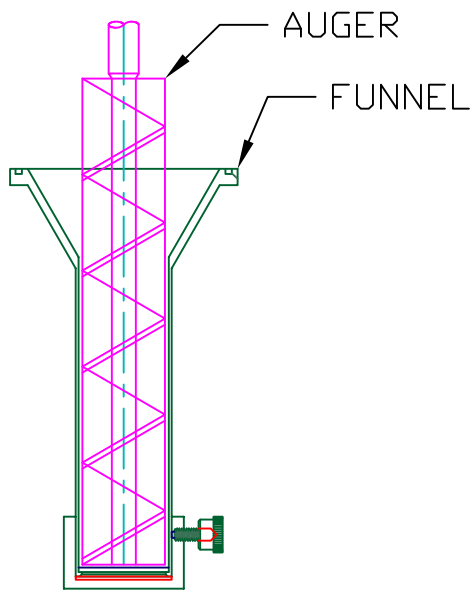

SELF FEED TOOLING

FREE FLOW TOOLING

STRAIGHT TOOLING

ROTARY CUT-OFF TOOLING (MOYNO)

PER-FIL INDUSTRIES, INC

DRAWING NO. 1072-4A-0901

TITLE COMPARISON OF TOOLING SETS

DRAWN BY SGM

SCALE 1:4

PROJECT 0016

DATE 5/01/09