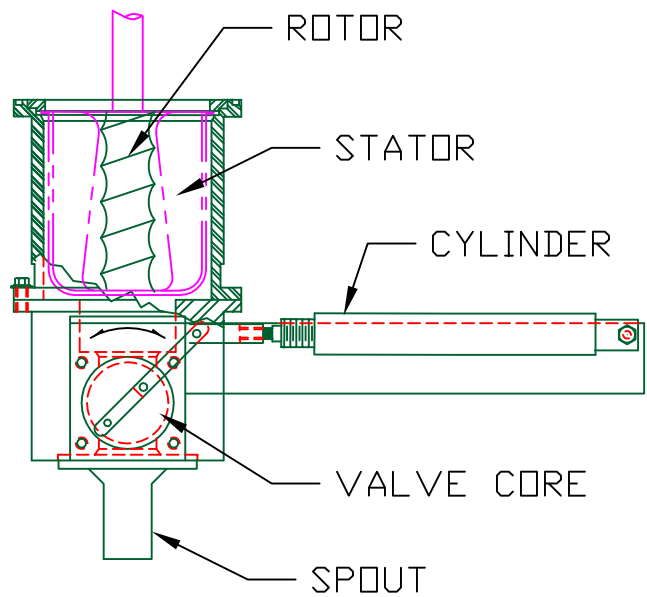

SELF FEED TOOLING

FREE FLOW TOOLING

STRAIGHT TOOLING

ROTARY CUT-OFF TOOLING (MOYNO)

PER-FIL INDUSTRIES, INC

DRAWING NO. 1072-4A-0901

TITLE COMPARISON OF TOOLING SETS

DRAWN BY SGM

SCALE 1:4

PROJECT 0016

DATE 5/01/09